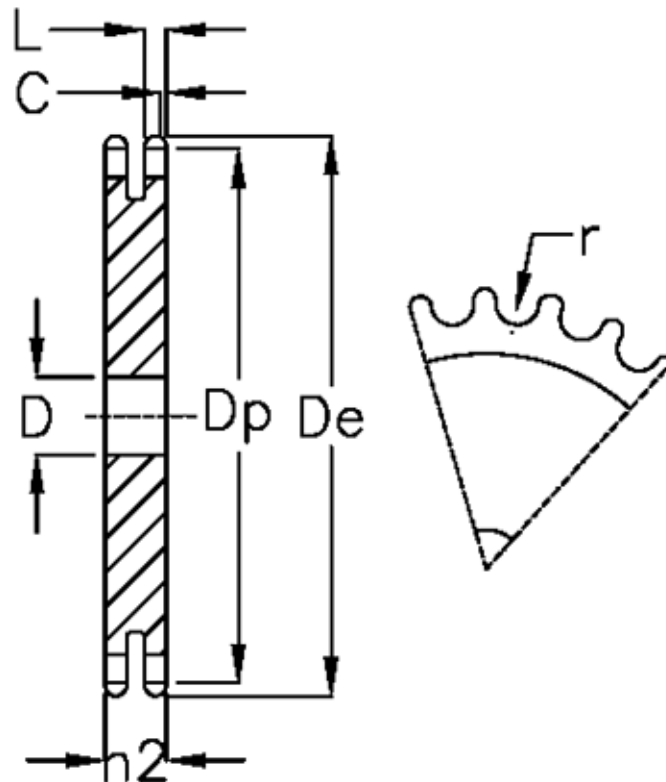

Article number: 616022003125

Description: Plate wheel 06 B-2 Z=125 duplex

Measures

C	= 1
D	= 20
De	= 383.5
Dp	= 379.02
For chain size	= 3/8 x 7/32
For chain type	= 06 B-2
h2	= 5.3
L	= 5.2

Number of teeth	= 125
r	= 6.35